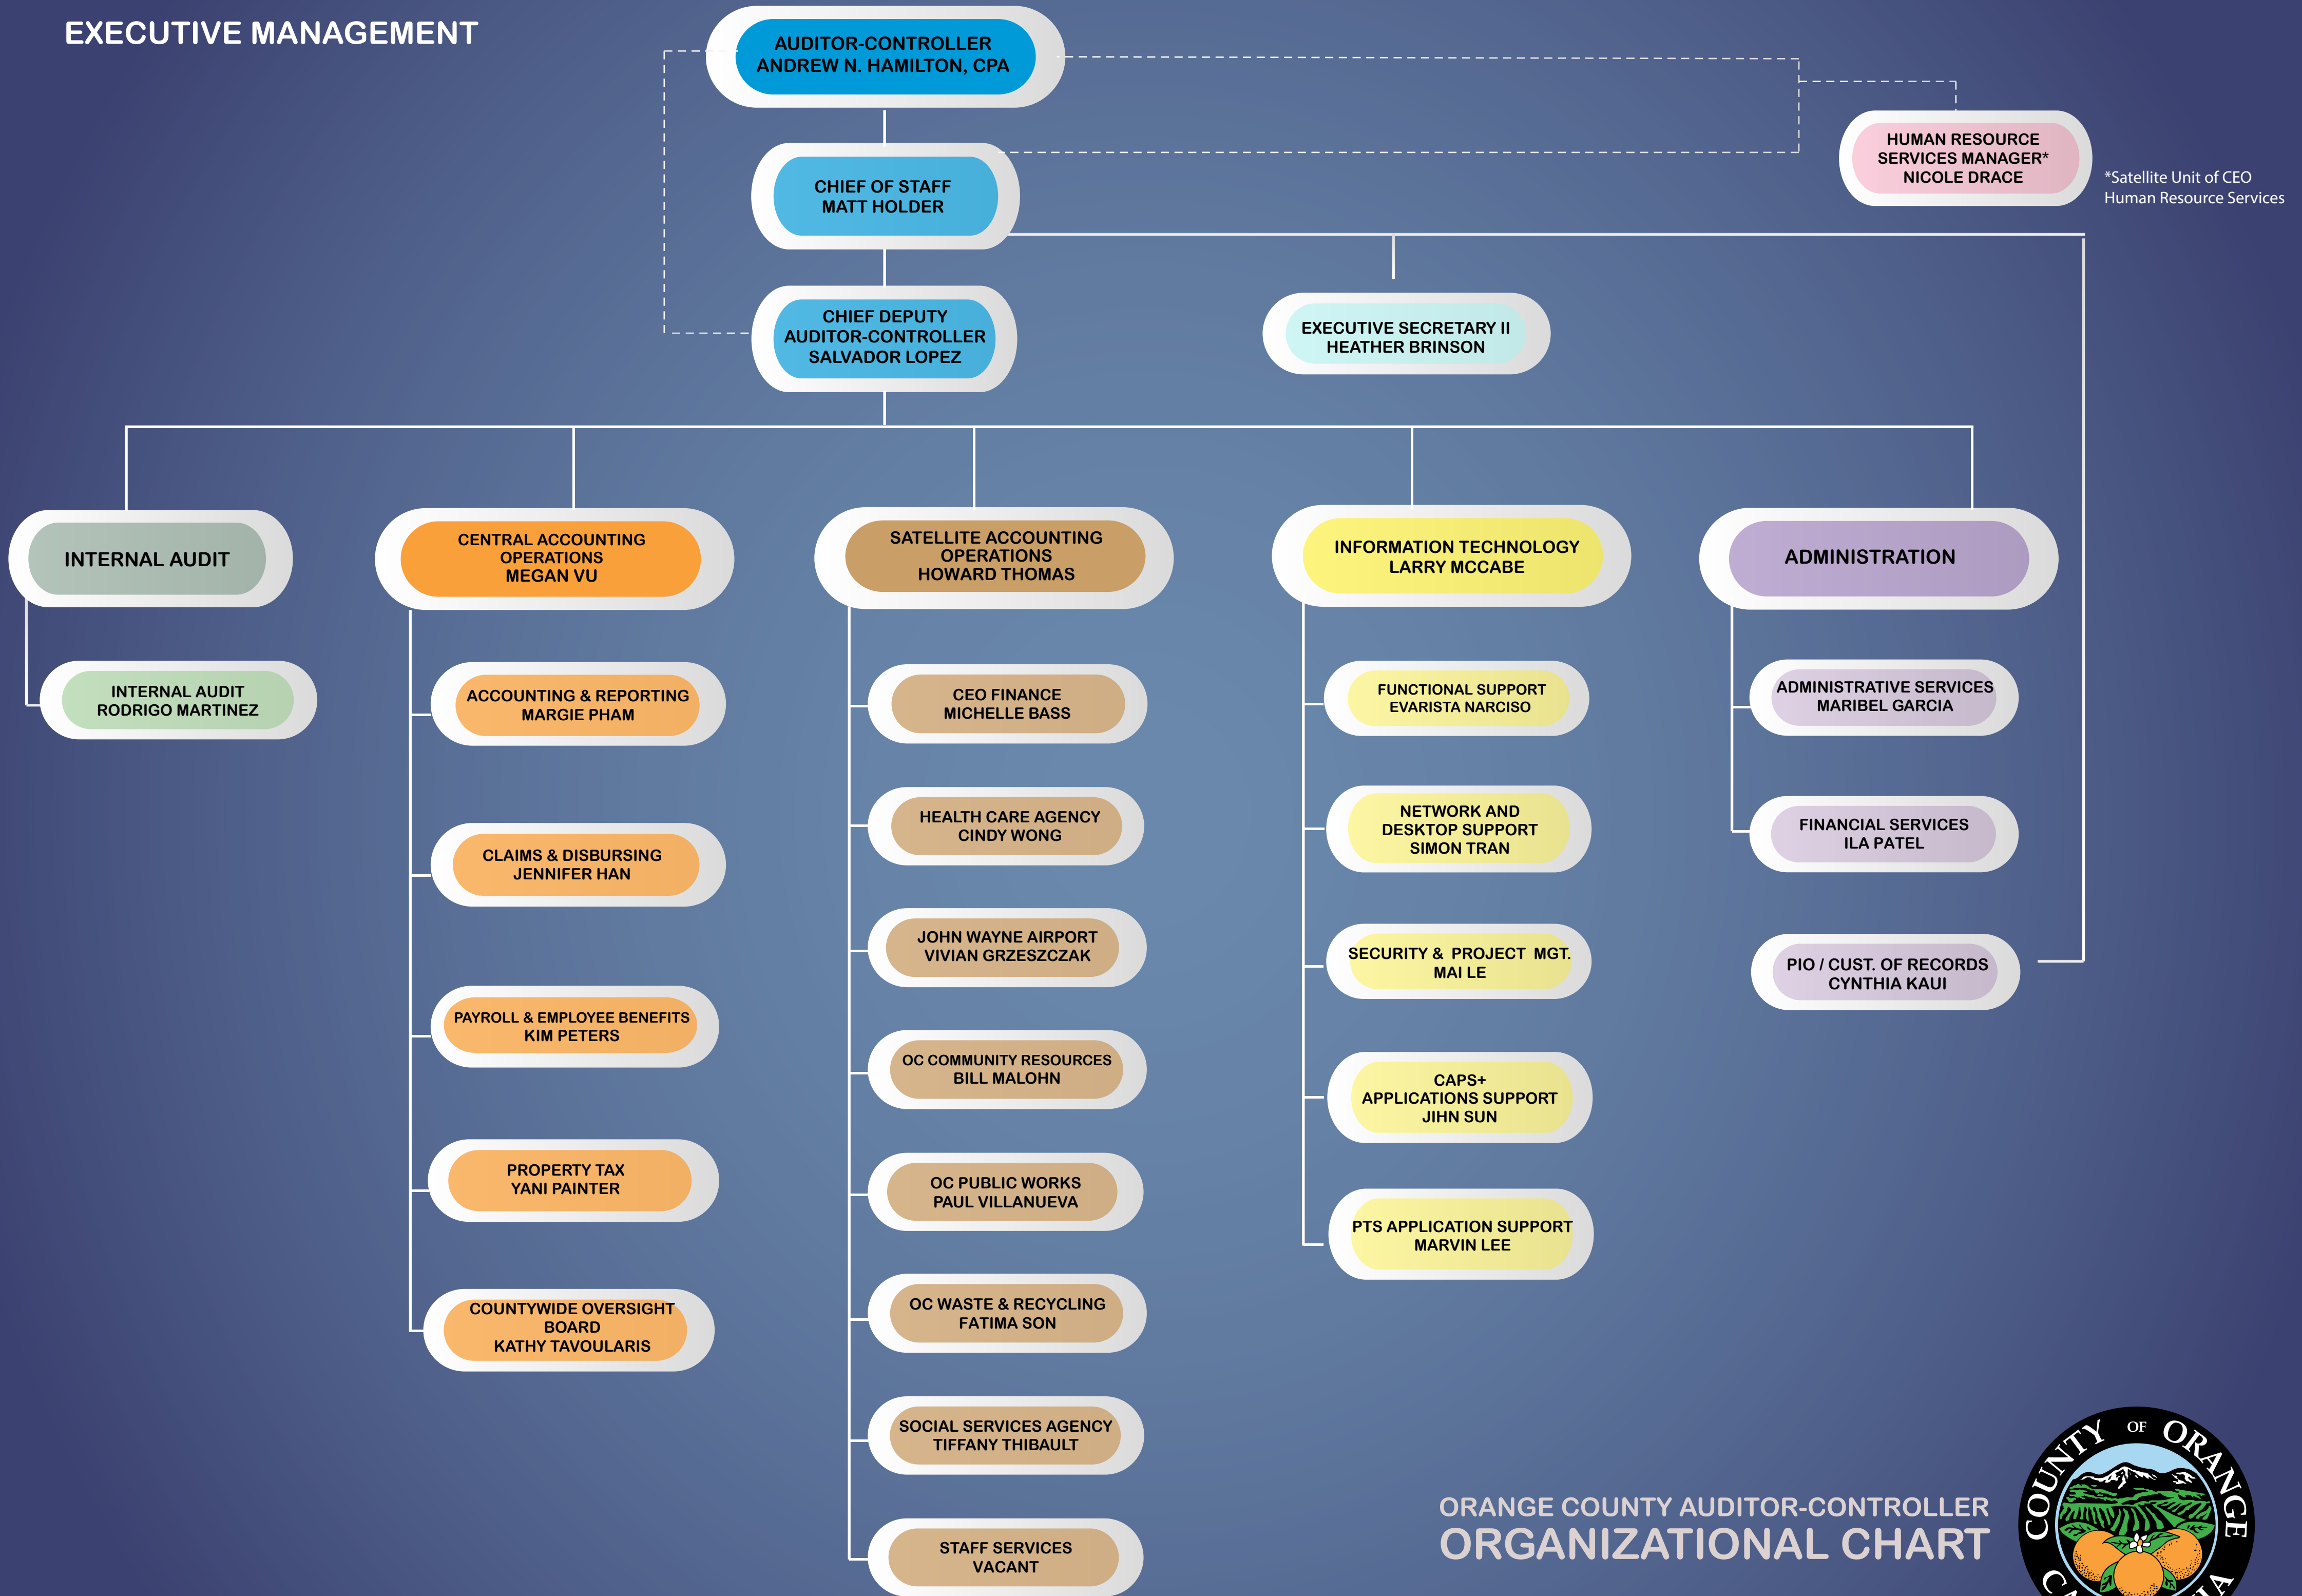

EXECUTIVE MANAGEMENT

*Satellite Unit of CEO
Human Resource Services

ORANGE COUNTY AUDITOR-CONTROLLER
ORGANIZATIONAL CHART